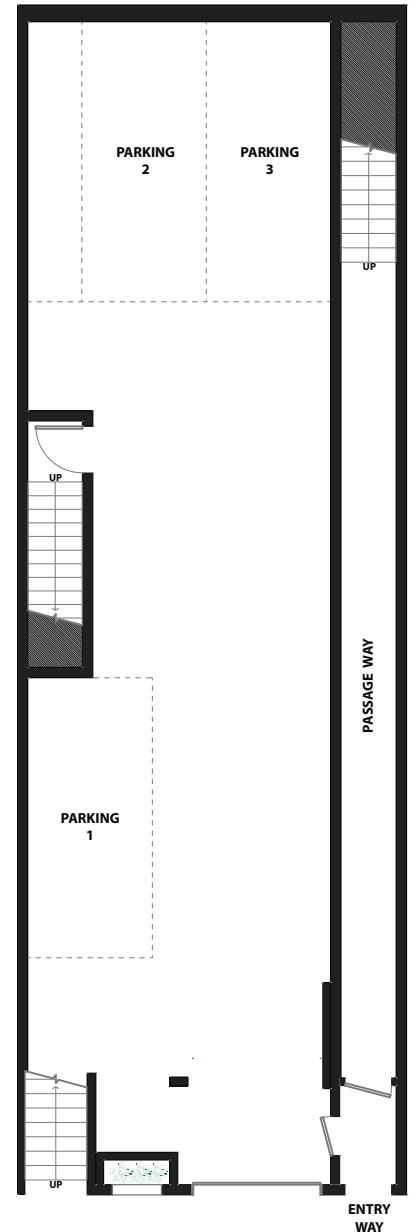

577 27TH STREET

SAN FRANCISCO, CALIFORNIA

UNIT #C – 2,233 sqft

UPPER LEVEL

MAIN LEVEL

LOWER LEVEL

DISCLAIMER: RENDERING BY OPEN HOMES PHOTOGRAPHY. ALL MEASUREMENTS ARE APPROXIMATE AND MAY NOT BE EXACT. DO NOT RELY ON THE ACCURACY OF THIS FLOOR PLAN WHEN DETERMINING THE PRICE OF A PROPERTY OR MAKING DECISIONS REGARDING BUYING OR SELLING OF PROPERTIES WITHOUT INDEPENDENT VERIFICATION.